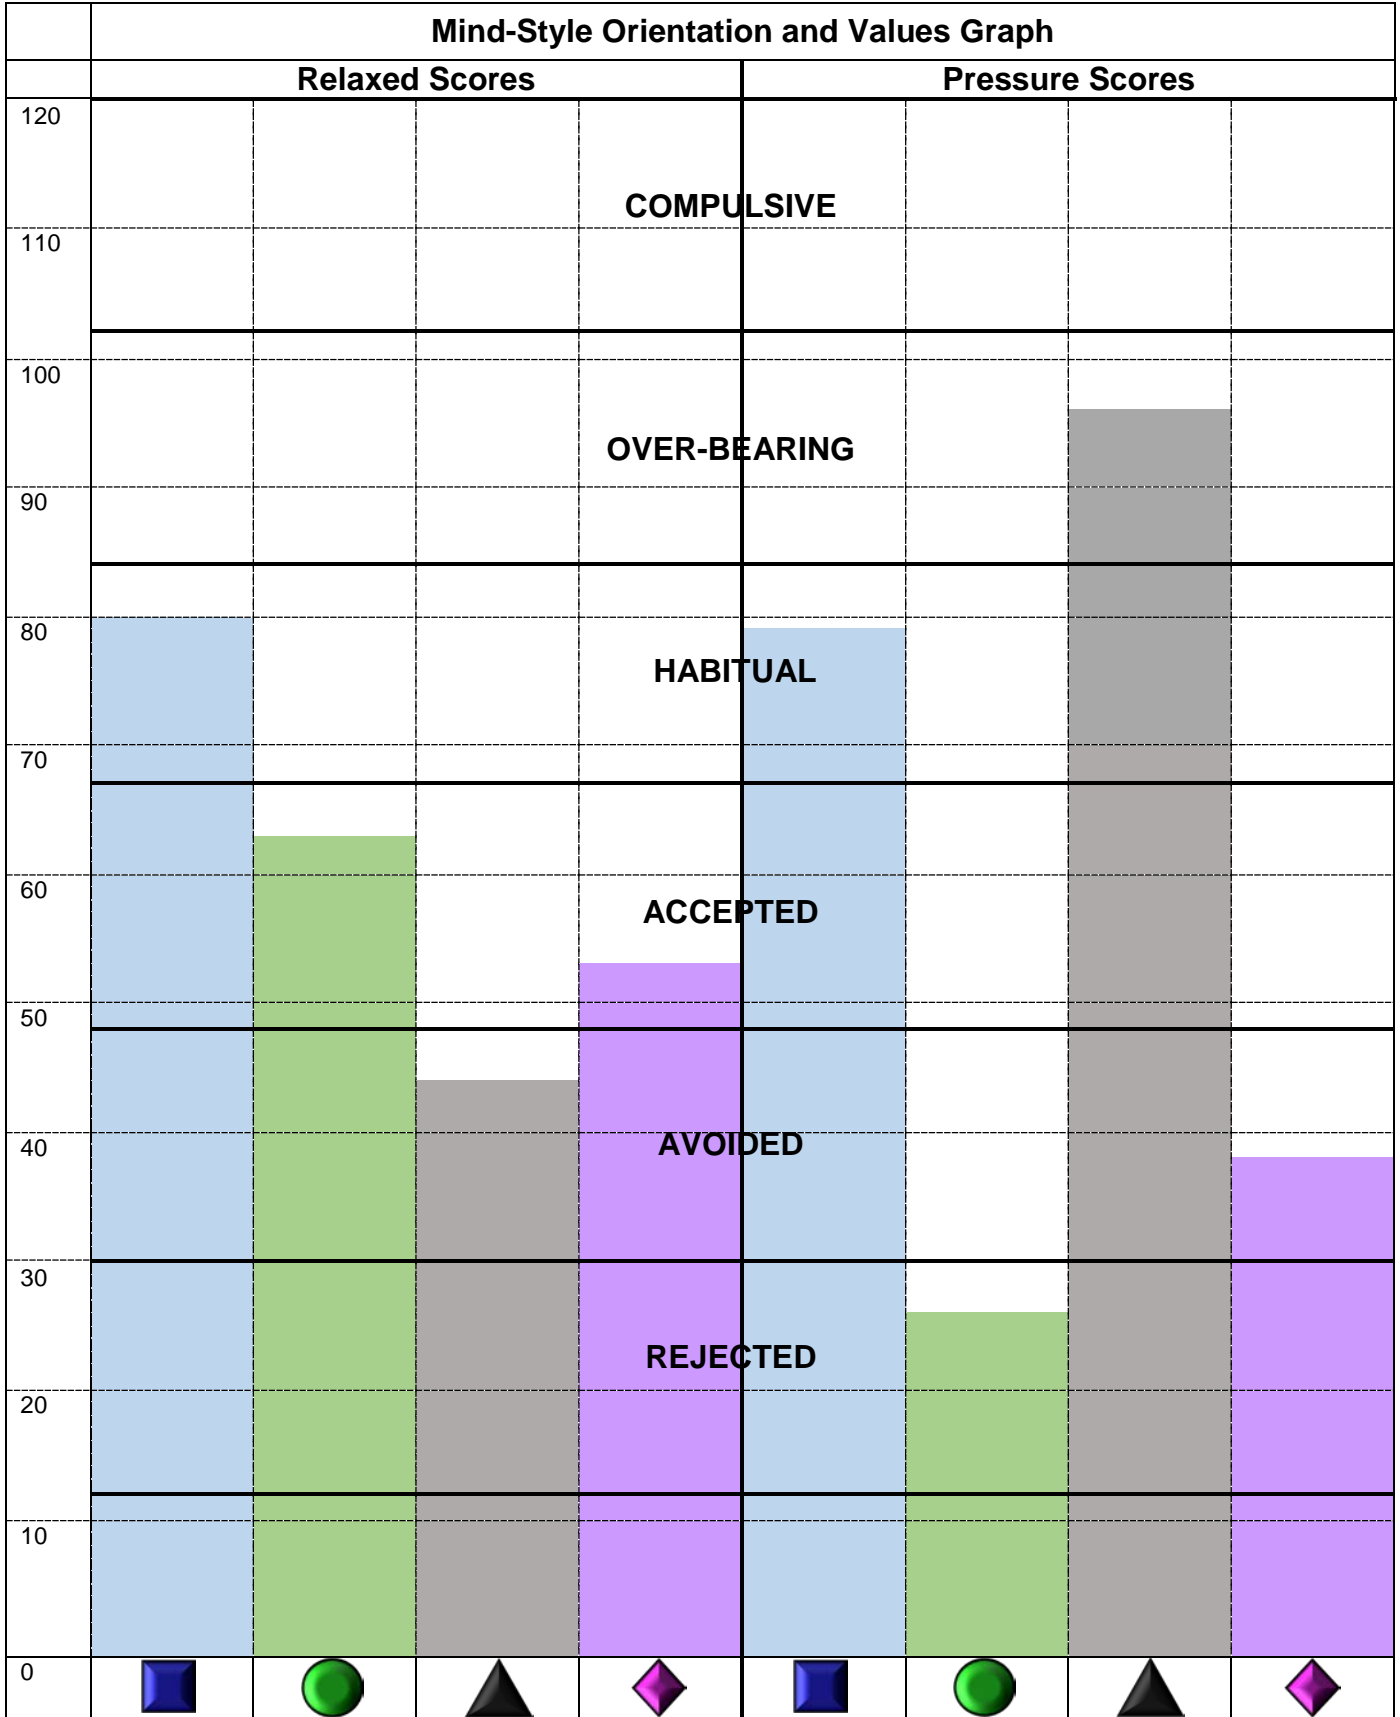

**SAS TRAIT – INTENSITY GRAPH**

 = Driver

 = Amiable

 = Analyst

 = Expressive